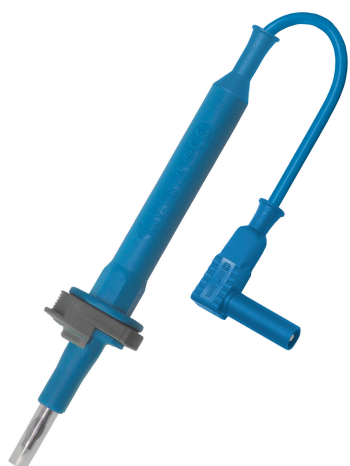

Product name :

5940 Fuse-Holder Serie

Description :
 Connecting Lockable
 Retractable Sleeve 4 mm
 Banana Tip Fused Probe Body
 to Right-Angle 4 mm Banana
 (male) Plug Lead. Fuse 0.5 A /
 1000 V or 0.5 A / 660 V or 10 A
 / 600 V.

Electric protection :
 1000V CAT II, reinforced
 insulation, pollution degree 2.

Color :
 Red, black, blue, white, green,
 brown.

Cable type :
 PVC 0.75 mm² (AWG18) (12 A),
 PVC 1.00 mm² (AWG17) (20 A),
 PVC 1.50 mm² (AWG15) (25 A),
 PVC 2.50 mm² (AWG13) (36 A),
 Silicone 0.75 mm² (AWG18) (12
 A), Silicone 1.00 mm² (AWG17)
 (20 A), Silicone 1.50 mm²
 (AWG15) (25 A), Silicone 2.50
 mm² (AWG13) (36A)

Lenght :
 120 cm (47 ").

Detail :