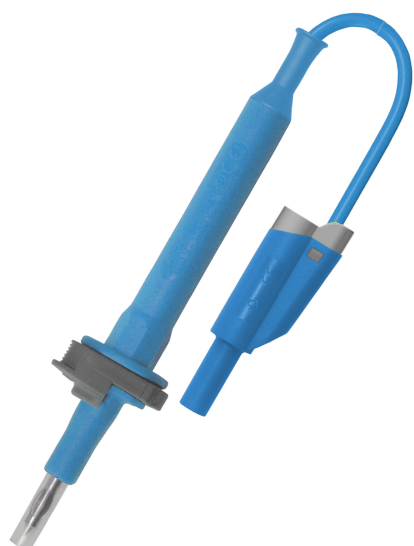

Product name :

5970 Fuse-Holder Serie

Description :
 Connecting Lockable
 Retractable Sleeve 4 mm
 Banana Tip Fused Probe Body
 to Stacking Retractable Sleeve
 4 mm Banana (male) Plug
 Lead. Fuse 0.5 A / 1000 V or
 0.5 A / 660 V or 10 A / 600 V.

Electric protection :
 1000V CAT II, reinforced
 insulation, pollution degree 2.

Color :
 Red, black, blue, white, green,
 brown.

Cable type :
 PVC 0.75 mm² (AWG18) (12 A),
 PVC 1.00 mm² (AWG17) (20 A),
 PVC 1.50 mm² (AWG15) (25 A),
 PVC 2.50 mm² (AWG13) (36 A),
 Silicone 0.75 mm² (AWG18) (12
 A), Silicone 1.00 mm² (AWG17)
 (20 A), Silicone 1.50 mm²
 (AWG15) (25 A), Silicone 2.50
 mm² (AWG13) (36A)

Lenght :
 120 cm (47 ").

Detail :