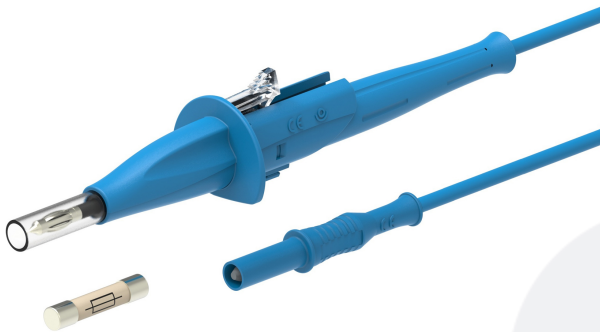

## Ø4MM FUSED SPRING LOADED IP2X TEST TIP WITH RETRACTABLE SLEEVE / Ø4MM STRAIGHT PLUG

SKU: 715

Categories: [Fused test leads](#), [Ø4 Accessories](#), [Test and measurement](#)