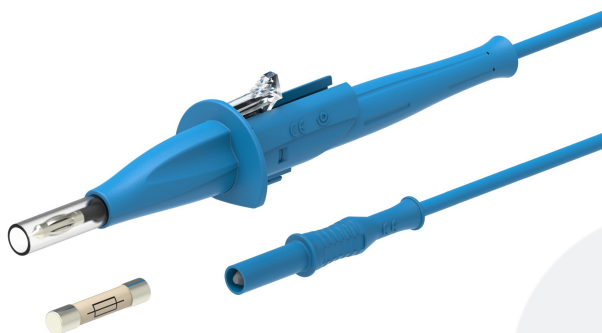

## Ø4MM FUSED SPRING LOADED IP2X TEST TIP WITH RETRACTABLE SLEEVE / Ø4MM STRAIGHT PLUG

**SKU:** 705

**Categories:** [Fused test leads](#), [Ø4 Accessories](#), [Test and measurement](#)