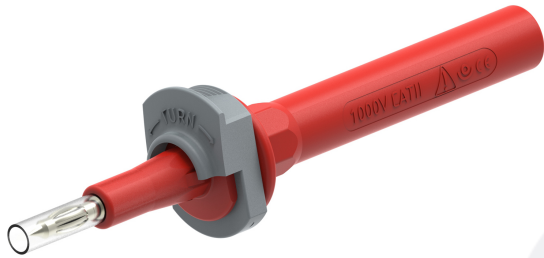

## Ø4MM IP2X SAFETY TEST PROBE WITH Ø4MM SAFETY CONNEXION & LOCKABLE / RETRACTABLE SLEEVE

SKU: 220

Categories: [Ø4 Accessories](#), [Test and measurement](#), [Test probes](#)