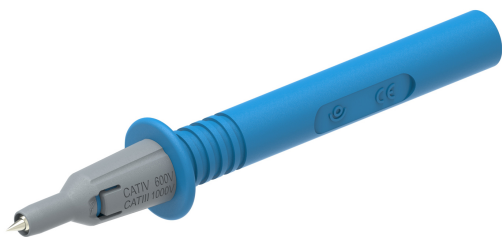

Ø4MM SAFETY TEST PROBE WITH Ø4MM SAFETY CONNEXION & PROTECTIVE CAP

SKU: 225

Categories: [Ø4 Accessories](#), [Test and measurement](#), [Test probes](#)